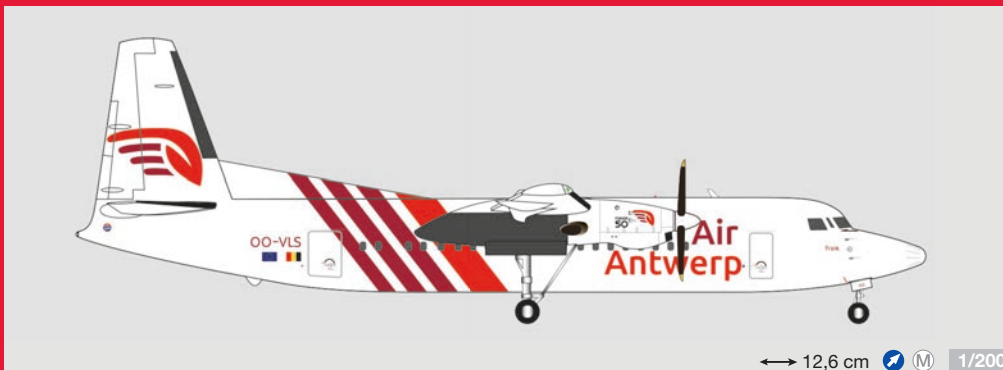

571920
Air Antwerp Fokker 50 - OO-VLS

← 12,6 cm M 1/200