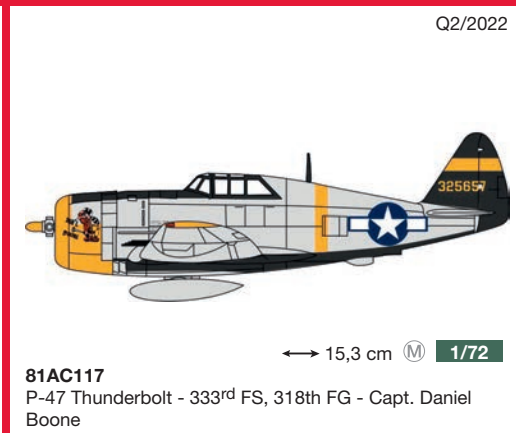

Vertrieb nur in Europa ohne GB /
Distributed only in Europe without UK