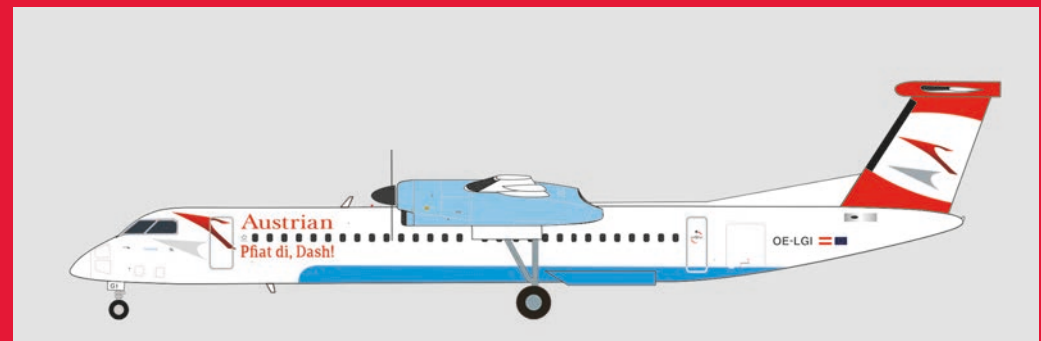

571968
Austrian Airlines Bombardier Q400 "Pfiat Di, Dash!" - OE-LGI "Eisenstadt"

← 16,4 cm M 1/200