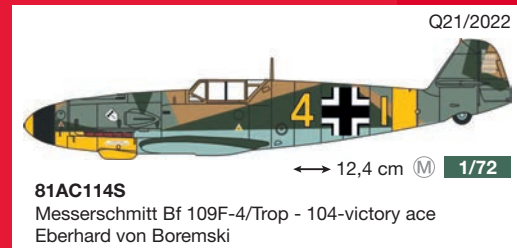

Vertrieb nur in Europa ohne GB /
Distributed only in Europe without UK