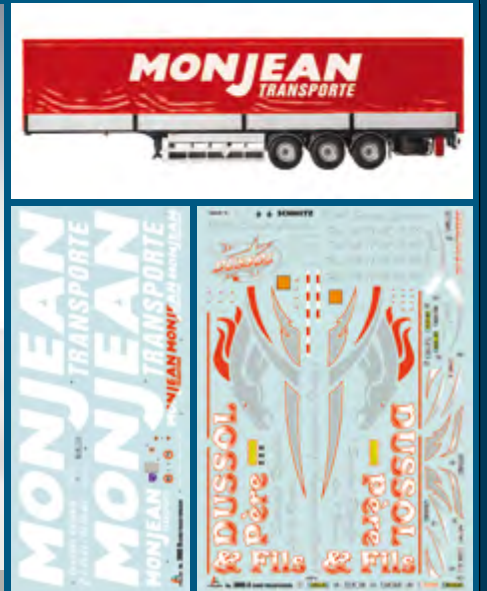

3951 40' Container Trailer

< 50.5 cm >

3885 Cargo Trailer

Decals for 2 versions

< 58.0 cm >

3887 20' TecnoKar Container Trailer

< 28.8 cm >

3904 Reefer Trailer