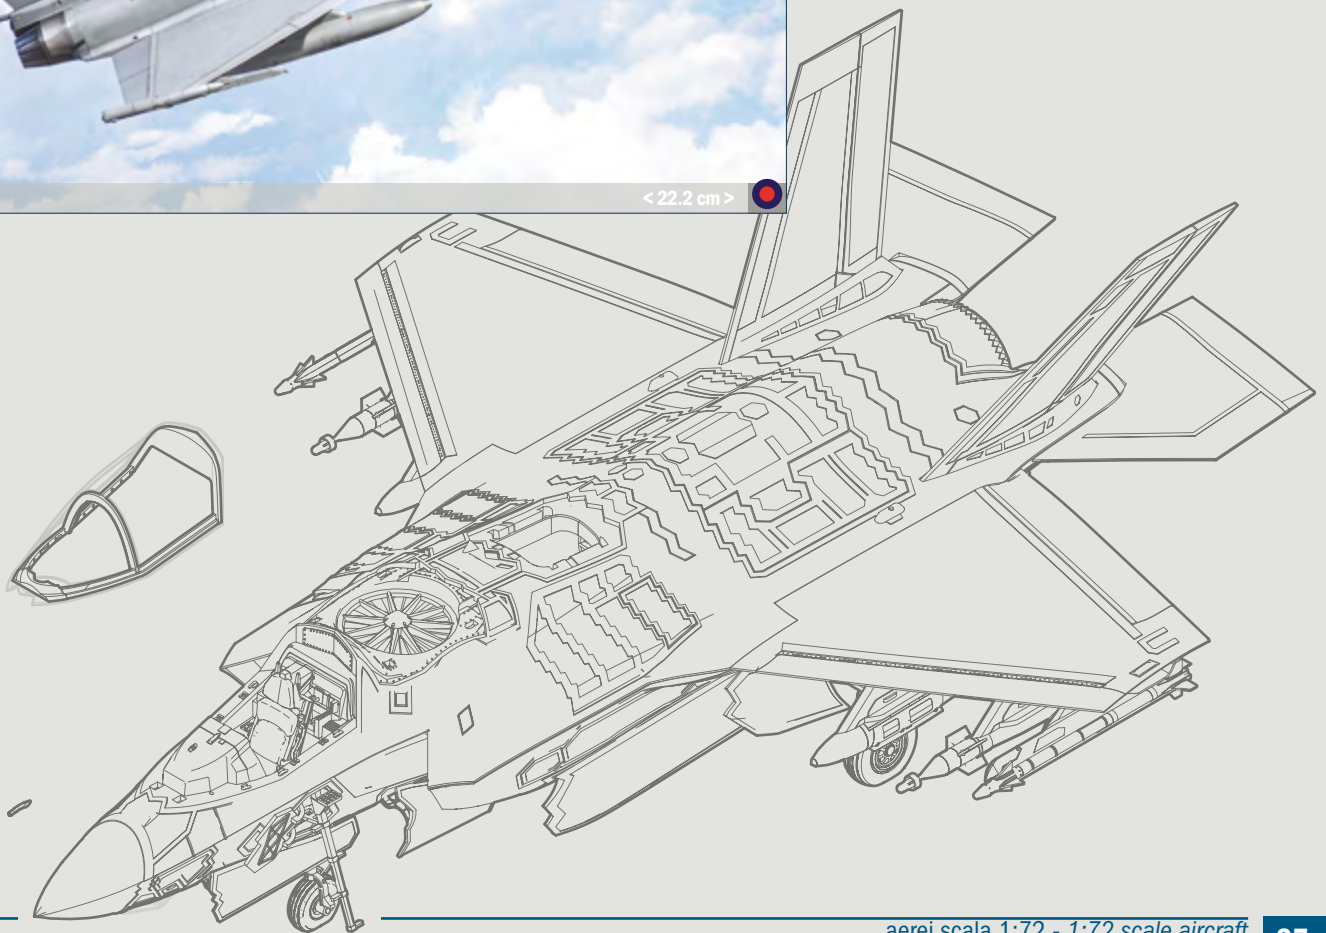

1246 NATO pilots and ground crew