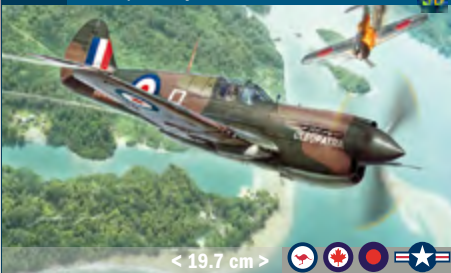

2795 P-40 E/K Kittyhawk

SD