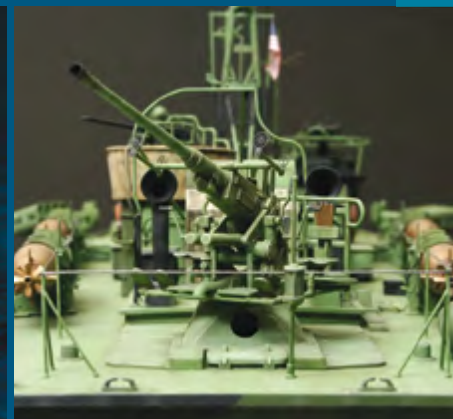

5624 Vosper MTB 74 with crew

Contains 7 figures

< 65.5 cm >

PE

5602 Elco 80' Torpedo Boat PT-596

MB PE

< 70.0 cm >

navi ships