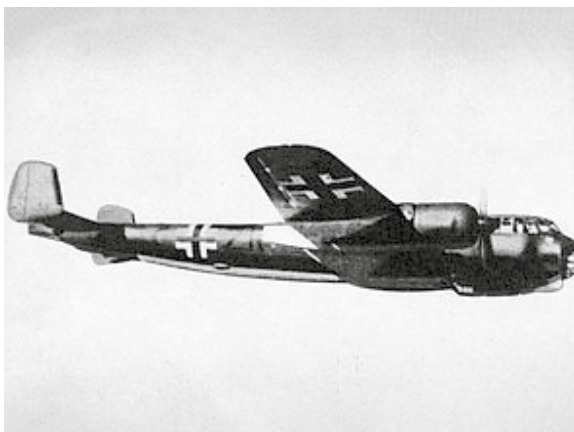

Scale: 1:72 Parts: 111 Length: 489 mm

GIFT SET LEVEL 5

03811 EAN: 4009803038117

Beechcraft Model 18
 Scale: 1:48 Parts: 129 Length: 216 mm
LEVEL 4 NEW

03813 EAN: 4009803038131

Dassault Mirage 2000C
 Scale: 1:48 Parts: 150 Length: 320 mm
LEVEL 5 NEW