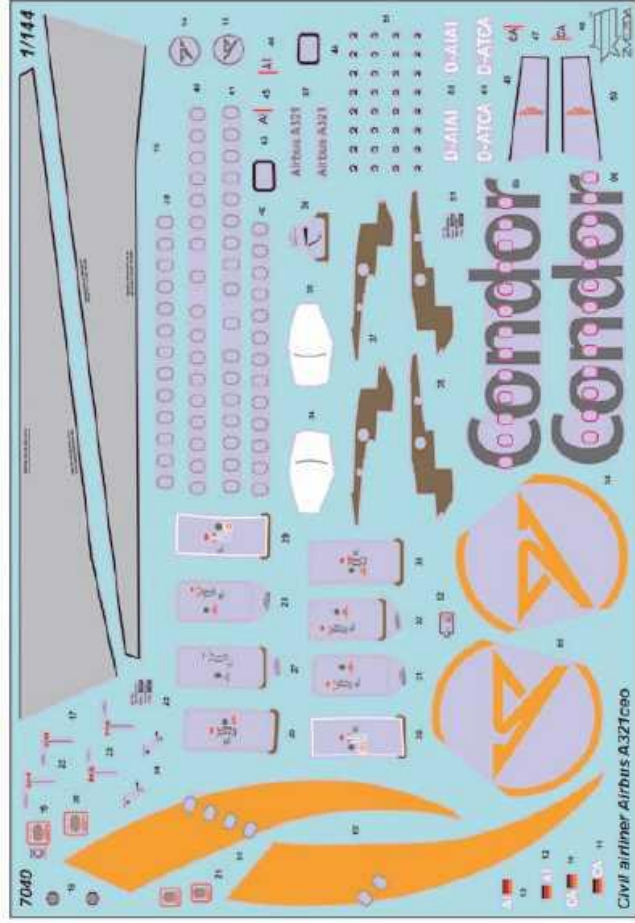

ДЕКАЛИ/DECALS

"ZVEZDA"

05	06	07	08
16	17	20	30
31	46		

"TAMIYA"

X11	XF16	XF56	X10
XF3	XF2	XF1	XF80
XF53	X28		