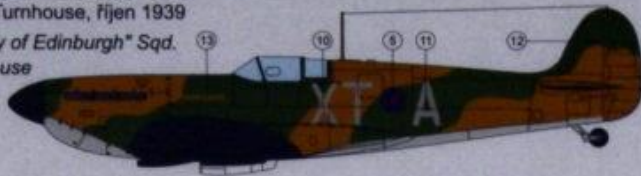

## Colours & Markings

**1** Spitfire Mk.I L1070, 603 "City of Edinburgh" Sqd.  
 Fl.Lt.Patrick Gifford, RAF Turnhouse, říjen 1939  
 Spitfire Mk.I L1070, No. 603 "City of Edinburgh" Sqd.  
 Fl.Lt.Patrick Gifford, RAF Turnhouse  
 October 1939