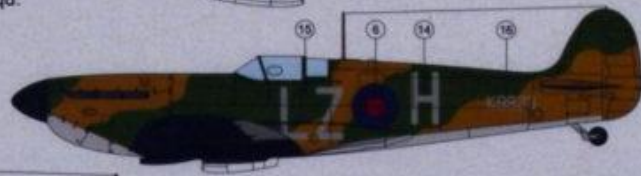

3 Spitfire Mk.I K9938, 72. Sqd.
Church Fenton, srpen 1939
Spitfire Mk.I K9938, No. 72 Sq.,
Church Fenton, August 1939